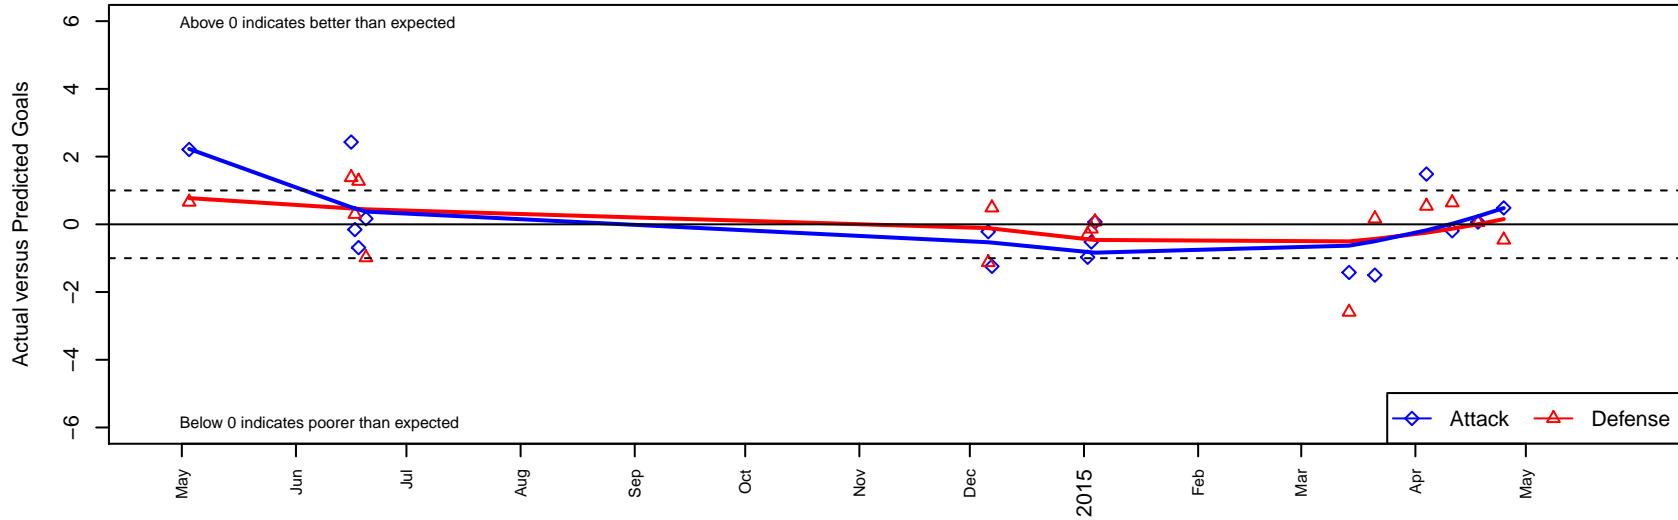

Boise Nationals Milan B96

Boise Nationals
 Boise, ID
 B96 total strength=1872
 attack=40.58 defense=41.65
 spr league = Spr Idaho D3 U18 U18
 notes= Marshall 2014

alt names used:
 BNSC Milan (ID) (SC)
 BNSC Milan-96
 Boise National 96
 BNSC MILAN
 BNSC MILAN (ID)

Venues played:
 2013 Spr Idaho D3 U17/18 U18
 2014 Far West Regionals U17
 2014 FWRL B96
 2014 PacNW Winter Classic FWRL U18
 2014 Spr Idaho D3 U18 U18

Boise Nationals Milan B96
 Dots are actual minus expected GF (blue circles) and GA (red triangles).
 Blue line is smoothed change in attack strength. Red is smoothed change in defense strength.

**attack and defense variance (black dot)
relative to other teams
and top 10 in region**

**attack and defense rating
relative to others at age
and all opponents in last 13 months**

**attack and defense rating
relative to others at age
and all opponents in last 13 months**

Performance relative to 13 month average

Performance relative to 13 month average

Distribution of opponents
 Red = Lose zone, Blue = Win zone, Green = Even
 Black line separates win/lose zones

lot. A=Neither has attack advantage, B=Opponent has both attack and defense advantage, C=Opponent has both attack and defense disadvantage, D=Both have