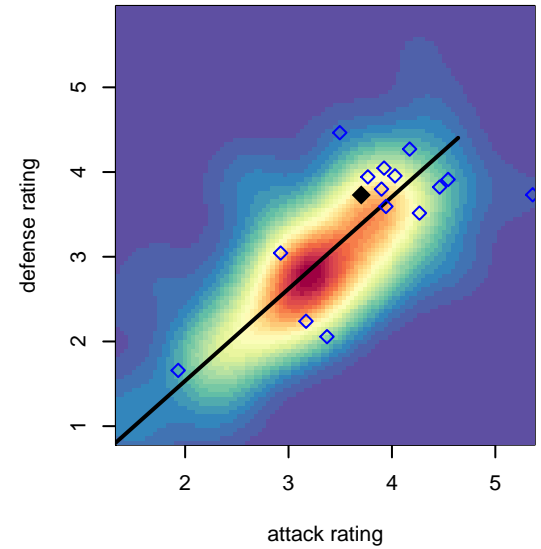

Boise Nationals Milan B96

Boise Nationals
 Boise, ID
 B96 total strength=1872
 attack=40.58 defense=41.65
 spr league = Spr Idaho D3 U18 U18
 notes= Marshall 2014

alt names used:
 BNSC Milan (ID) (SC)
 BNSC Milan-96
 Boise National 96
 BNSC MILAN
 BNSC MILAN (ID)

Venues played:
 2013 Spr Idaho D3 U17/18 U18
 2014 Far West Regionals U17
 2014 FWRL B96
 2014 PacNW Winter Classic FWRL U18
 2014 Spr Idaho D3 U18 U18

Boise Nationals Milan B96
 Dots are actual minus expected GF (blue circles) and GA (red triangles).
 Blue line is smoothed change in attack strength. Red is smoothed change in defense strength.

**attack and defense variance (black dot)
relative to other teams
and top 10 in region**

**attack and defense rating
relative to others at age
and all opponents in last 13 months**

**attack and defense rating
relative to others at age
and all opponents in last 13 months**

Performance relative to 13 month average

Performance relative to 13 month average

Distribution of opponents
 Red = Lose zone, Blue = Win zone, Green = Even
 Black line separates win/lose zones

lot. A=Neither has attack advantage, B=Opponent has both attack and defense advantage, C=Opponent has both attack and defense disadvantage, D=Both have